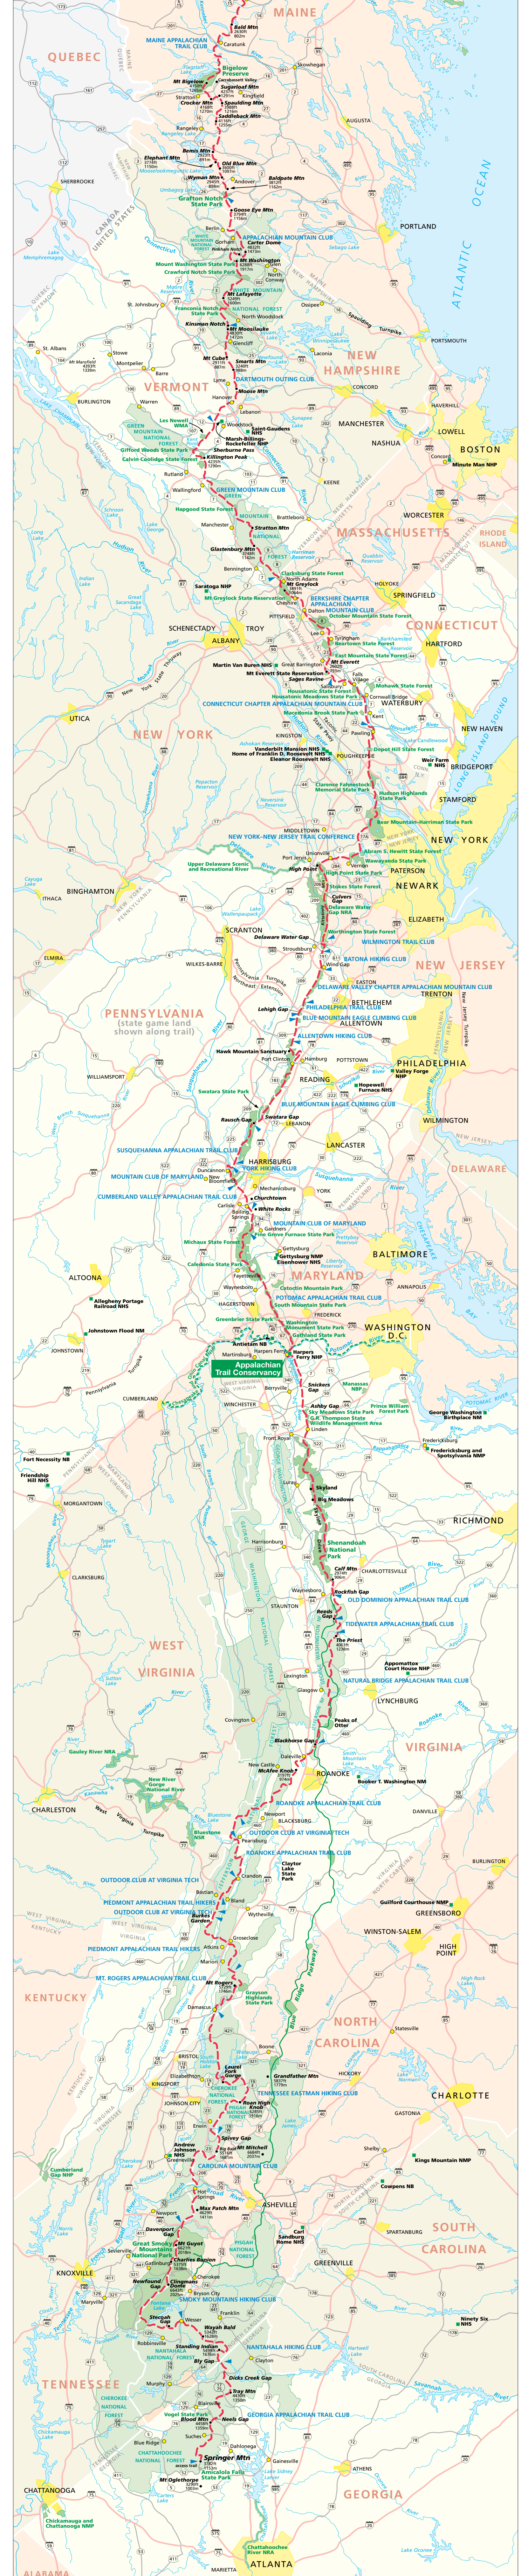

0 10 Kilometers 50
0 10 Miles 50

Appalachian National Scenic Trail
Boundary of CLUB management section

Kennesaw Mountain NBP